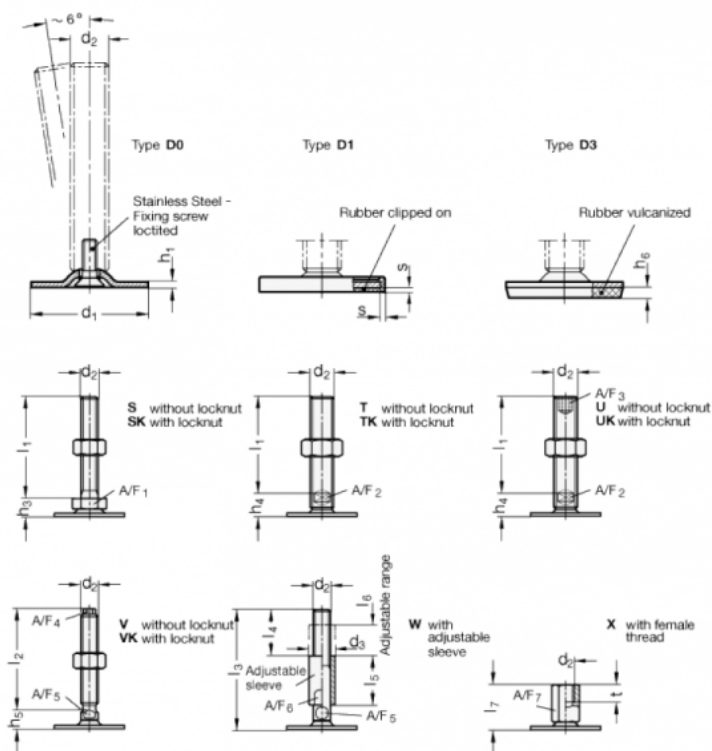

Data Sheet

Article number: 204180M1675D3UK

Description: E+G levelling foot
GN 41-80-M16-75-D3-UK

Note: UK With nut, Hexagon socket at the top, Wrench flat at the bottom

Measures

A/F2 = 12

s =

A/F3 = 8

d1 = 80

d2 = M16

h1 = 3

h4 = 18

h6 = 5

l1 = 75